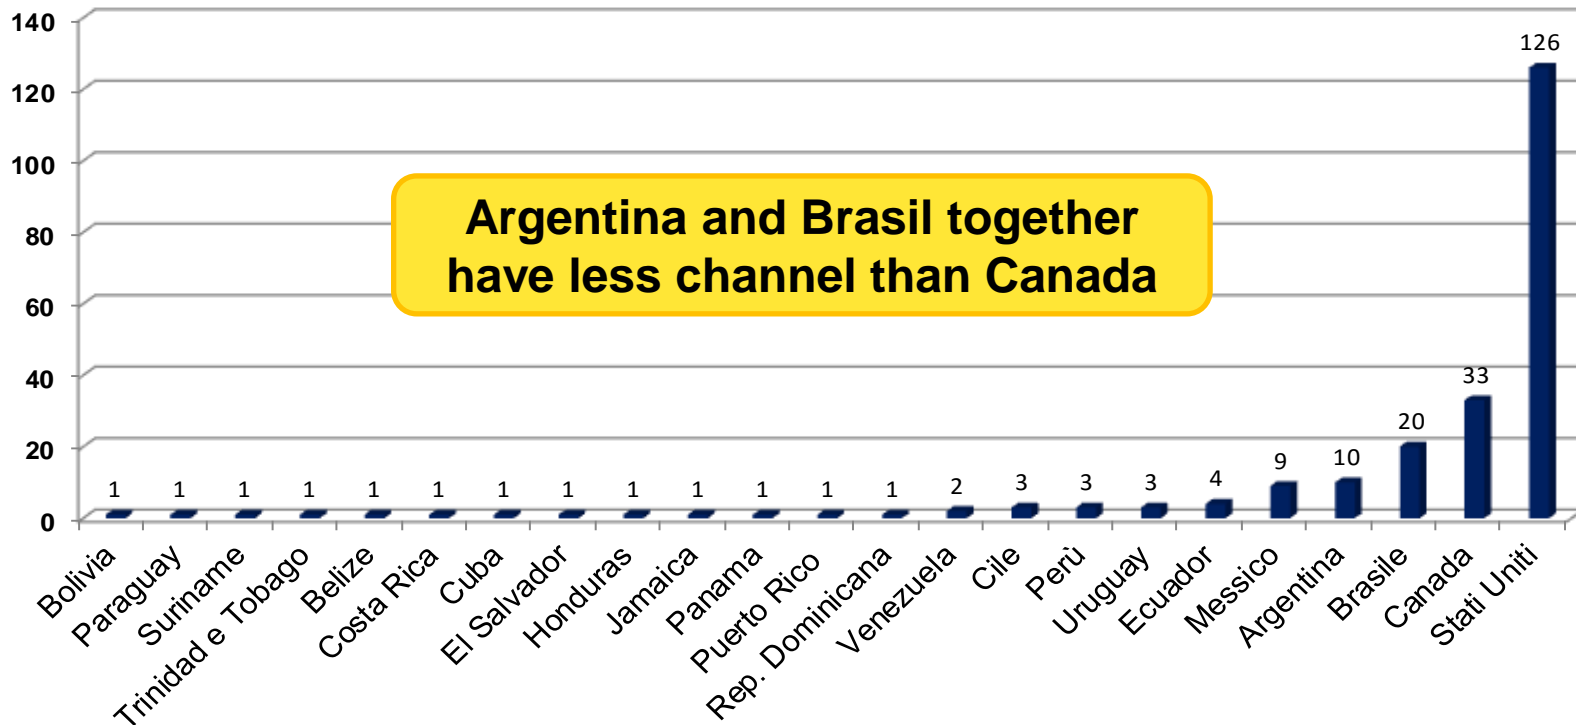

1.172 CANALI SPORTIVI NEL MONDO

COUNTRIES WITH THE HIGHEST NUMBER OF TV SPORT CHANNELS

TV SPORT CHANNELS - EUROPE

Percent

TV SPORT CHANNELS - EUROPE

TV SPORT CHANNELS - AMERICA

In percentuale

TV SPORT CHANNELS - AMERICA