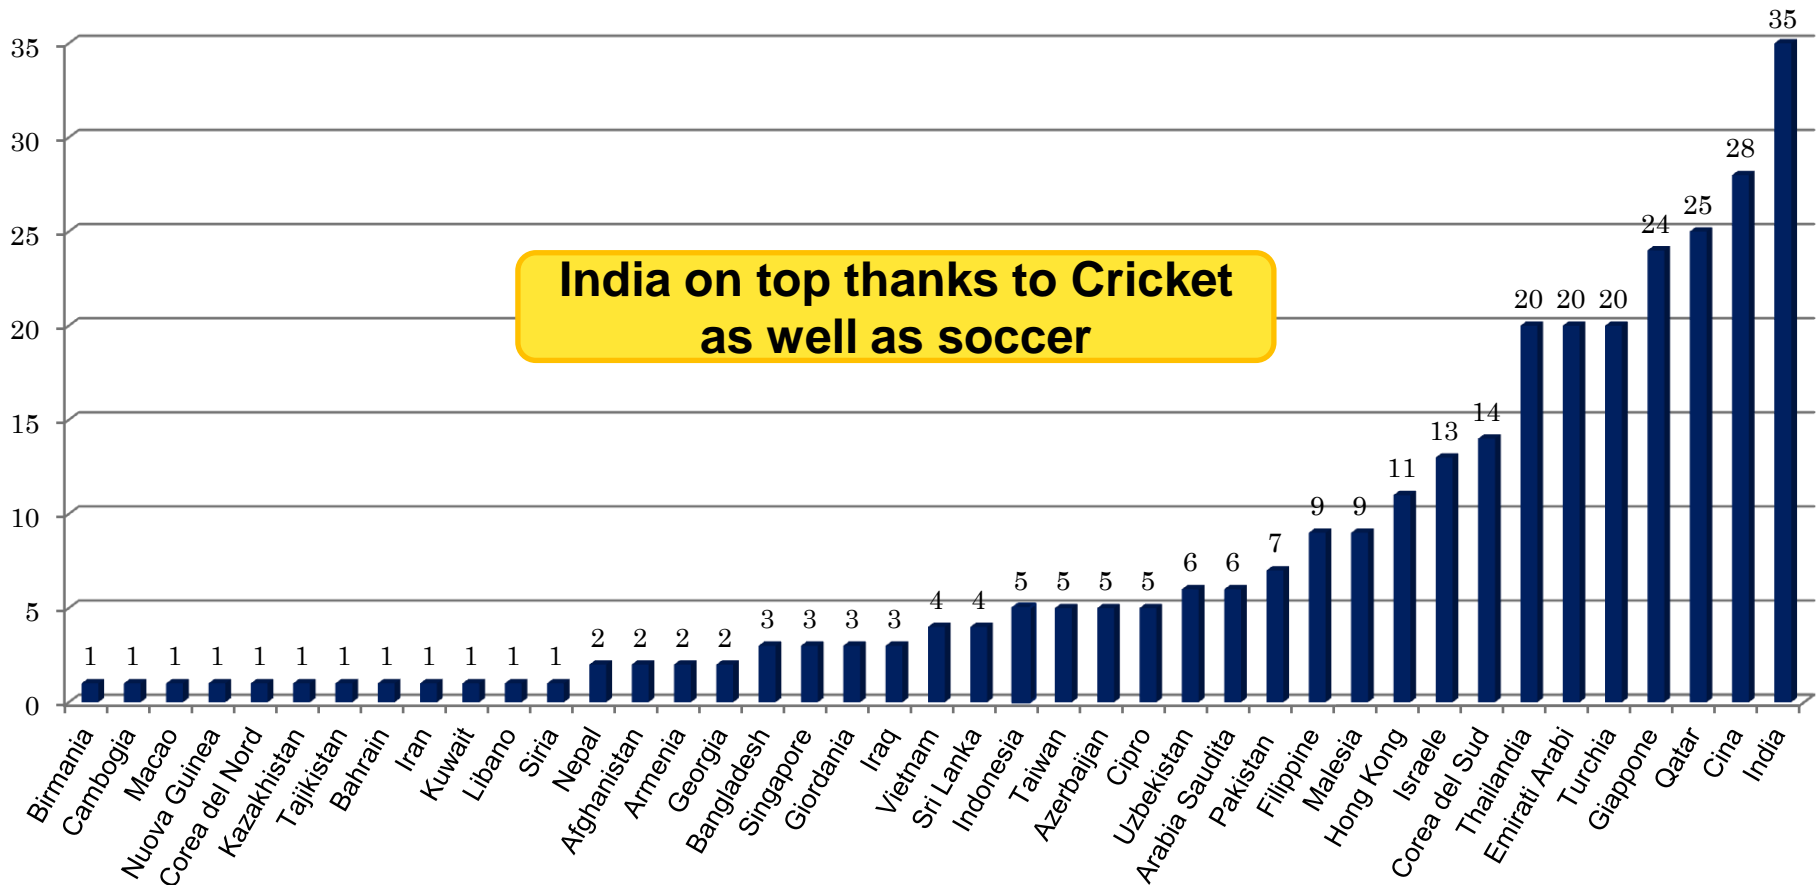

TV SPORT CHANNELS – ASIA