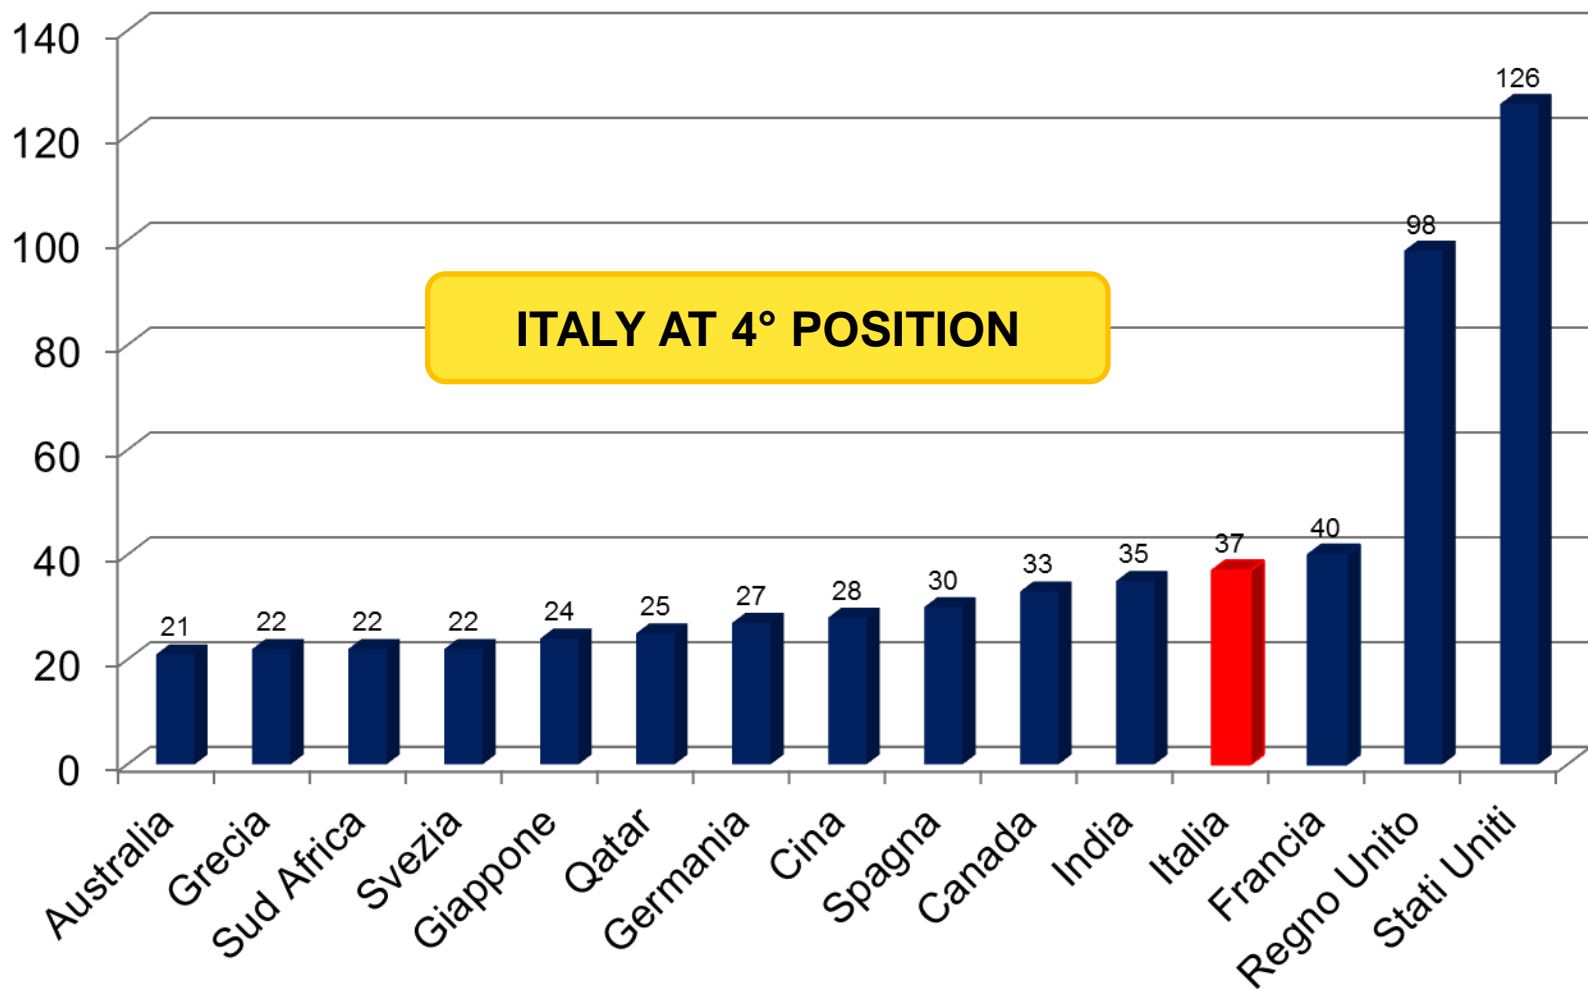

COUNTRIES WITH THE HIGHEST NUMBER OF TV SPORT CHANNELS